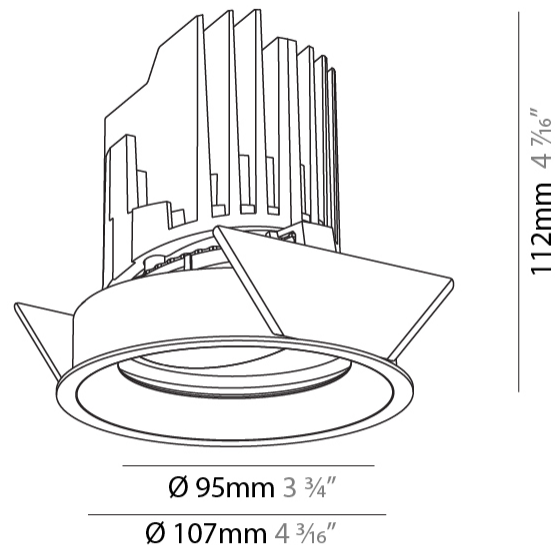

GENERAL

Series: Bioniq
 Subseries: Bioniq Round Adjustable
 Brand: Prolicht
 Division: Architectural
 Mounting Type: Recessed
 Mounting Location: Ceiling
 Subcategory: Downlight

PHYSICAL

Shape: Round
 Diameter (mm): 107
 Diameter (in): 4 3/16
 Height (mm): 112
 Height (in): 4 7/16
 Ceiling Thickness (mm): 10 / 12.5 / 15
 Ceiling Thickness (in): 3/8 or 1/2 or 9/16
 Min. Recessing Depth (mm): 130
 Min. Recessing Depth (in): 5 1/8
 Light Distribution: Adjustable / Downlight
 Weight (kg): 0.47
 Weight (lbs): 1.04
 Fixture Finish: SSR / BKV / CWI / CRY / HAB / LAG / UFT / ITA / RUA / RUR / MIC / FTG / MYG / TWT / LOD / PUS / FRO / FUP / KIA / POP / BLS / SPG / MEY / GOH / GUM / CHC / COM / ABZ / JAG / OBR / MOS / ROR
 Fixture Material: Aluminum Die Cast
 Cut-out Measurements: 98mm / 3 7/8"

LED

Number of LEDs: 1
 Color Temperature (°K): 2700 / 3000 / 3500 / 4000
 Max. Delivered Lumen (lm): 850 / 950 / 1019 / 1040
 Nominal Lumen (lm): 960 / 1070 / 1156 / 1180
 CRI: >90 CRI
 Efficiency (%): 0.885
 Lamp Life (hrs): 50000

OPTICAL

Reflector°: 10
 Adjustability: Rotational 355°; Tilt 30°

RATINGS AND CERTIFICATIONS

Certified By: Certified for North American Standards
 IP rating: IP20

98mm 3 7/8"	130mm 5 1/8"	10 15mm 3/8" 9/16"	30°	355°		